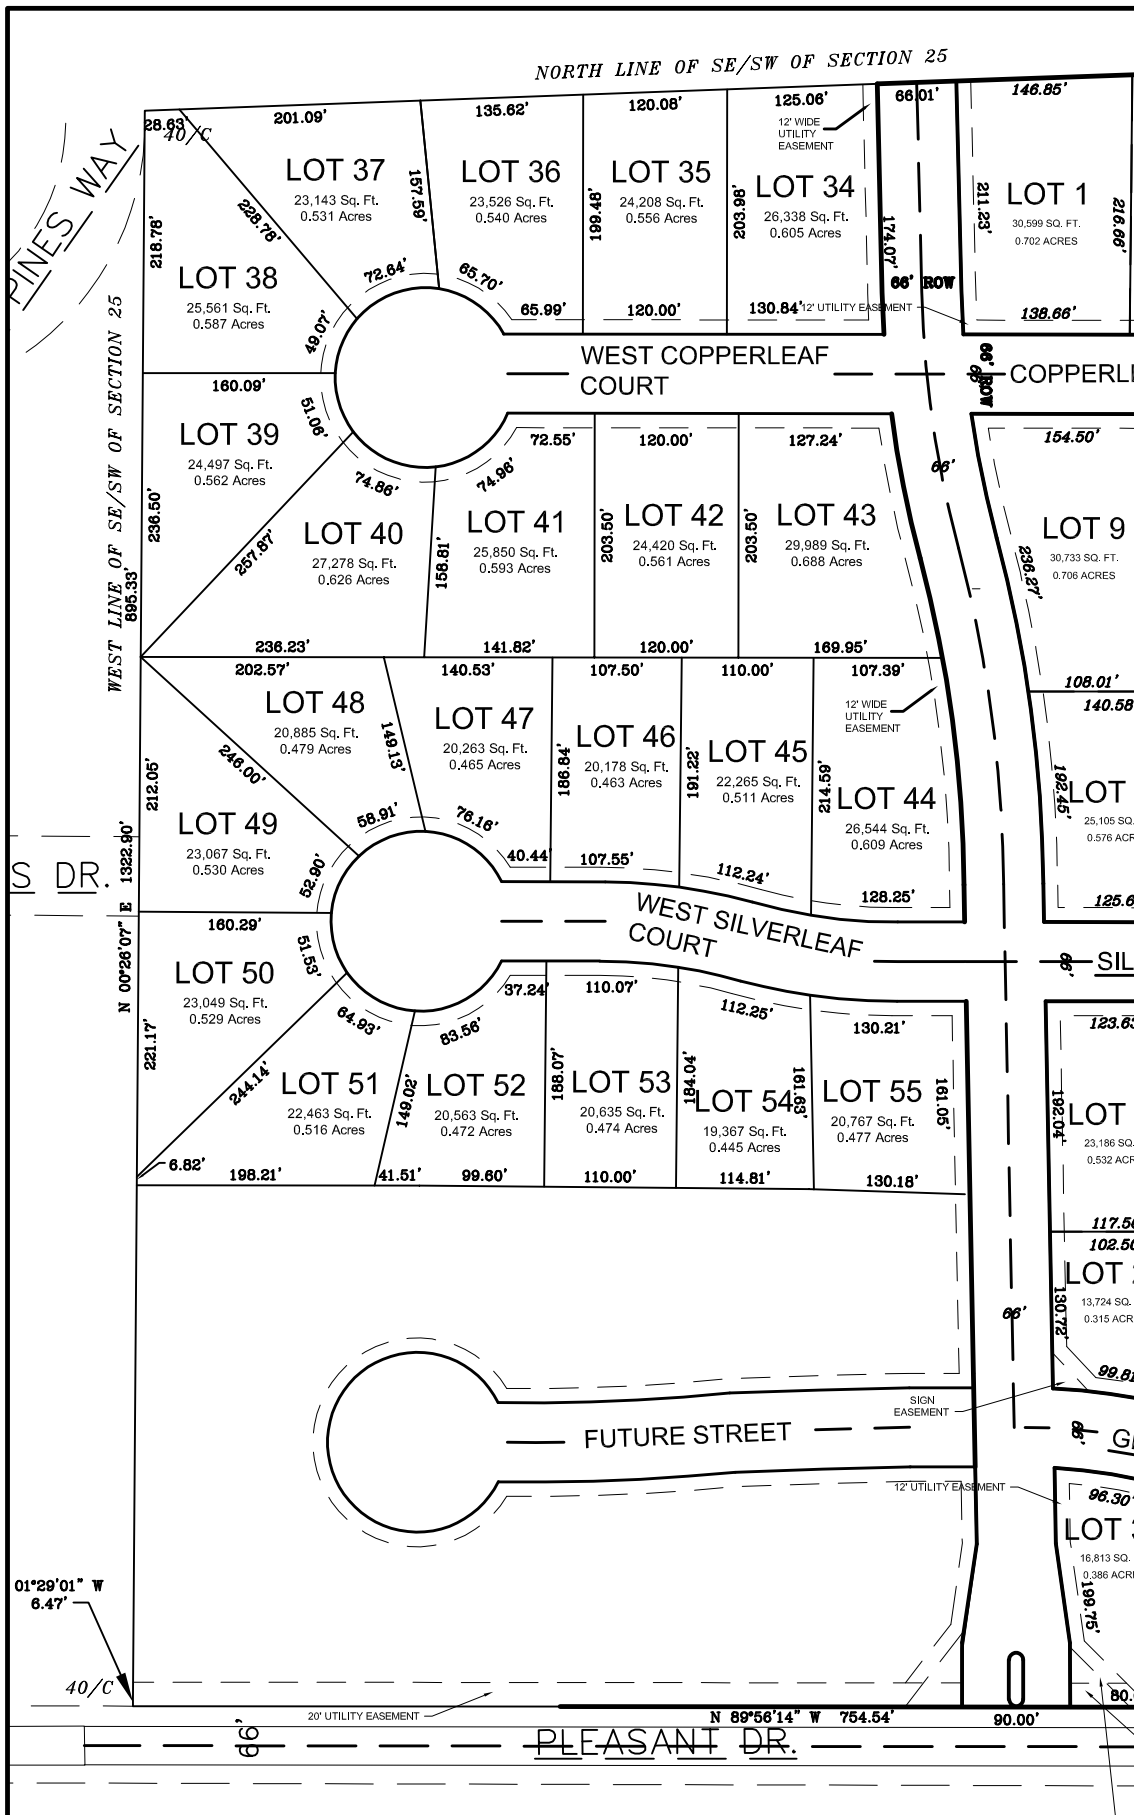

ARBOR HAVEN SUBDIVISION ENGINEERS MAP

VILLAGE OF PLOVER, PORTAGE COUNTY, WI

ARBOR HAVEN SUBDIVISION ENGINEERS MAP
VILLAGE OF PLOVER, PORTAGE COUNTY, WI