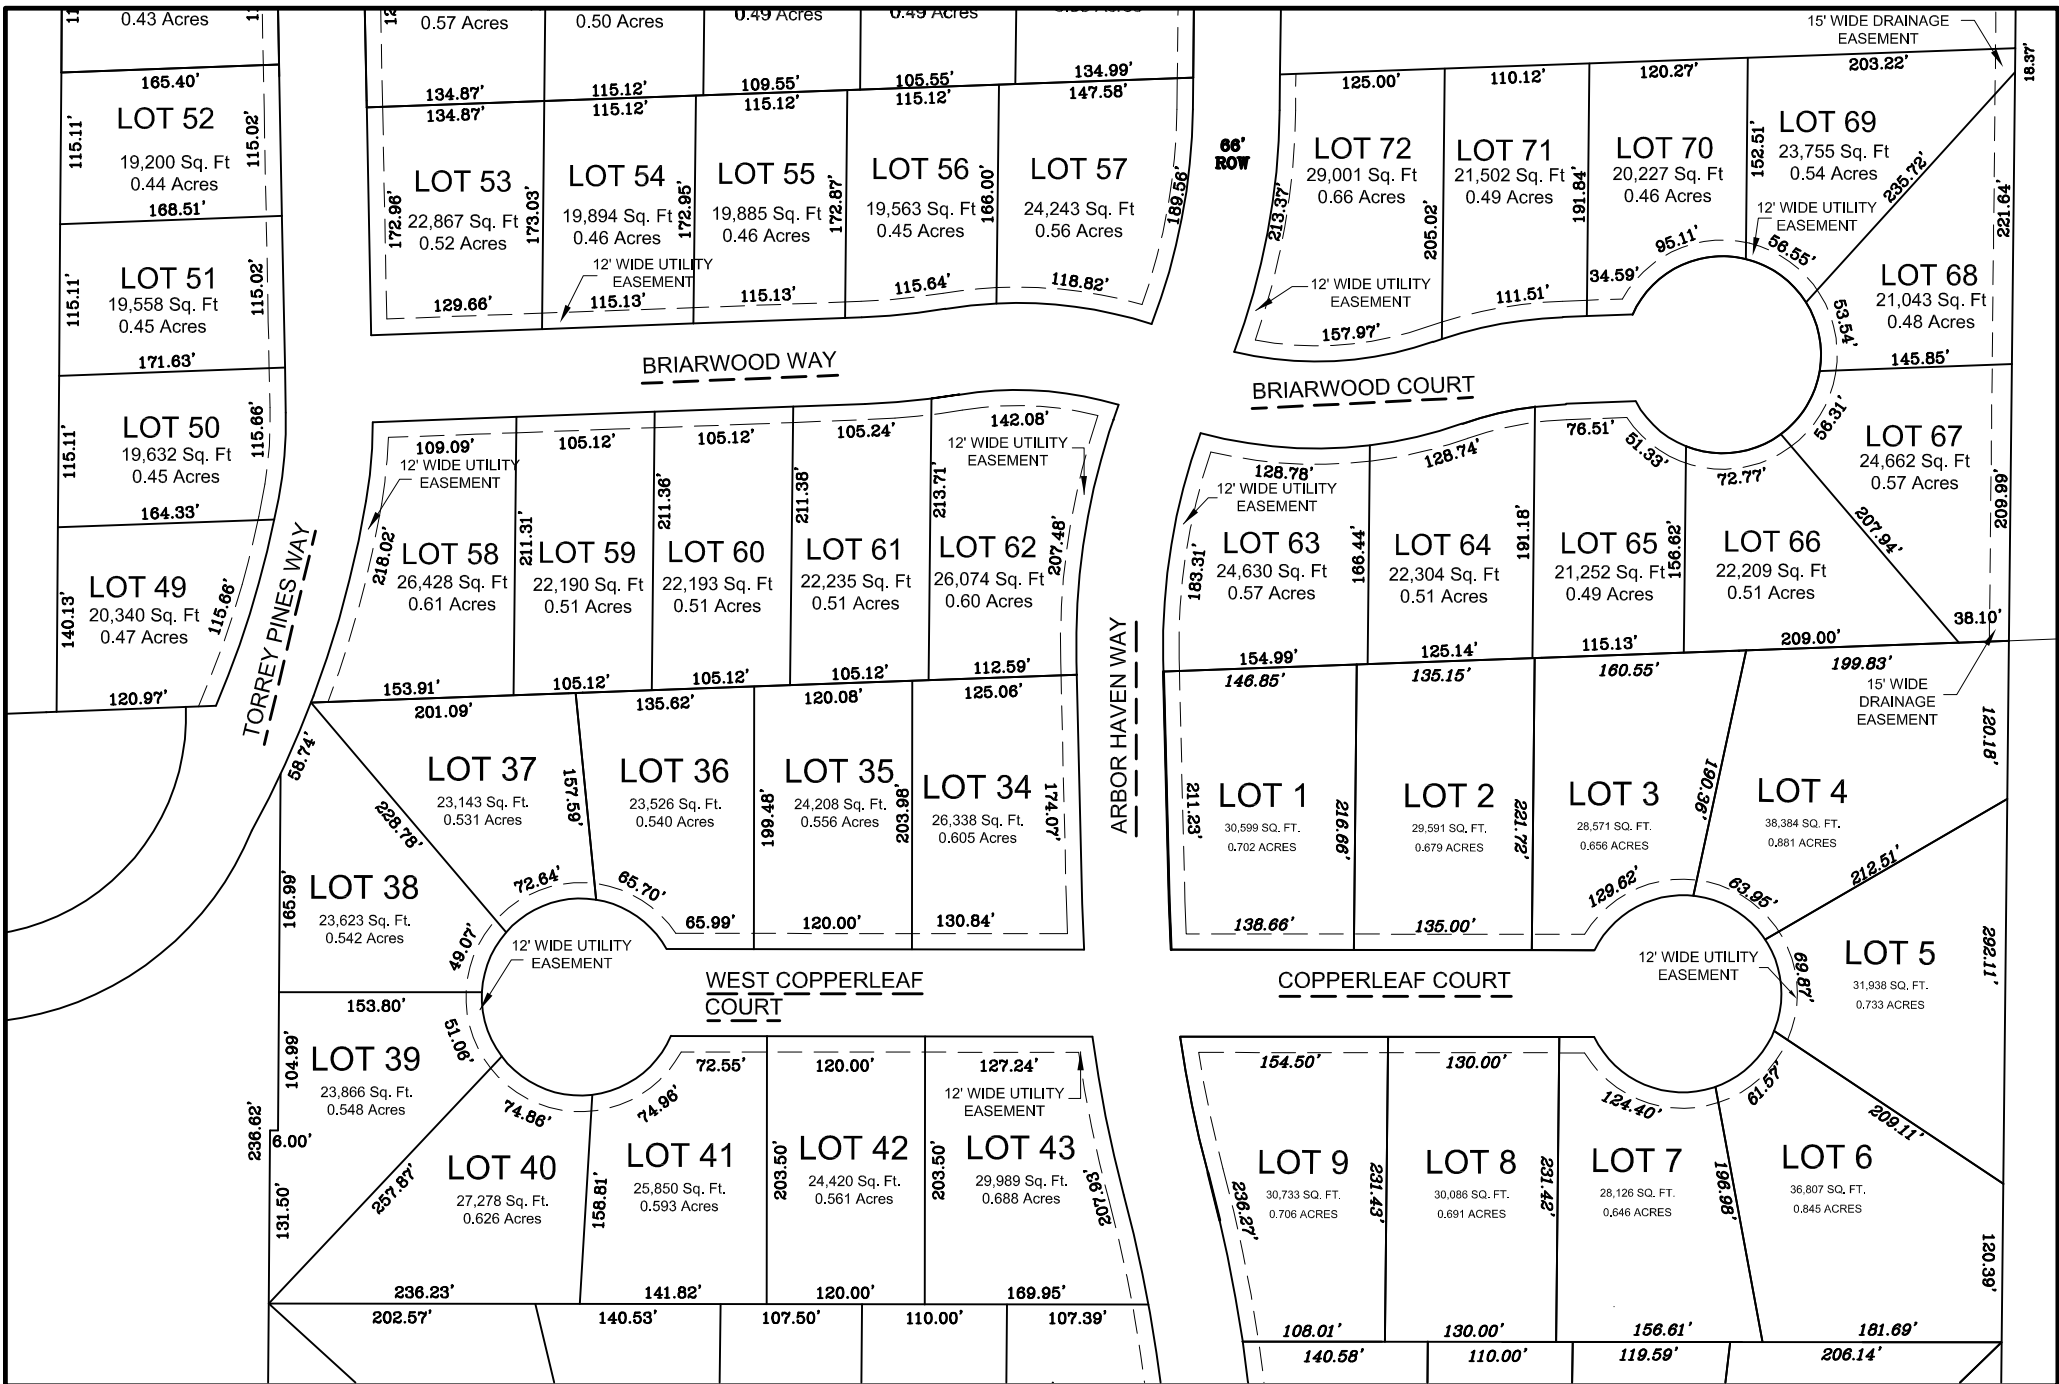

ARBOR HAVEN SUBDIVISION ENGINEERS MAP

VILLAGE OF PLOVER, PORTAGE COUNTY, WI

ARBOR HAVEN SUBDIVISION ENGINEERS MAP

VILLAGE OF PLOVER, PORTAGE COUNTY, WI