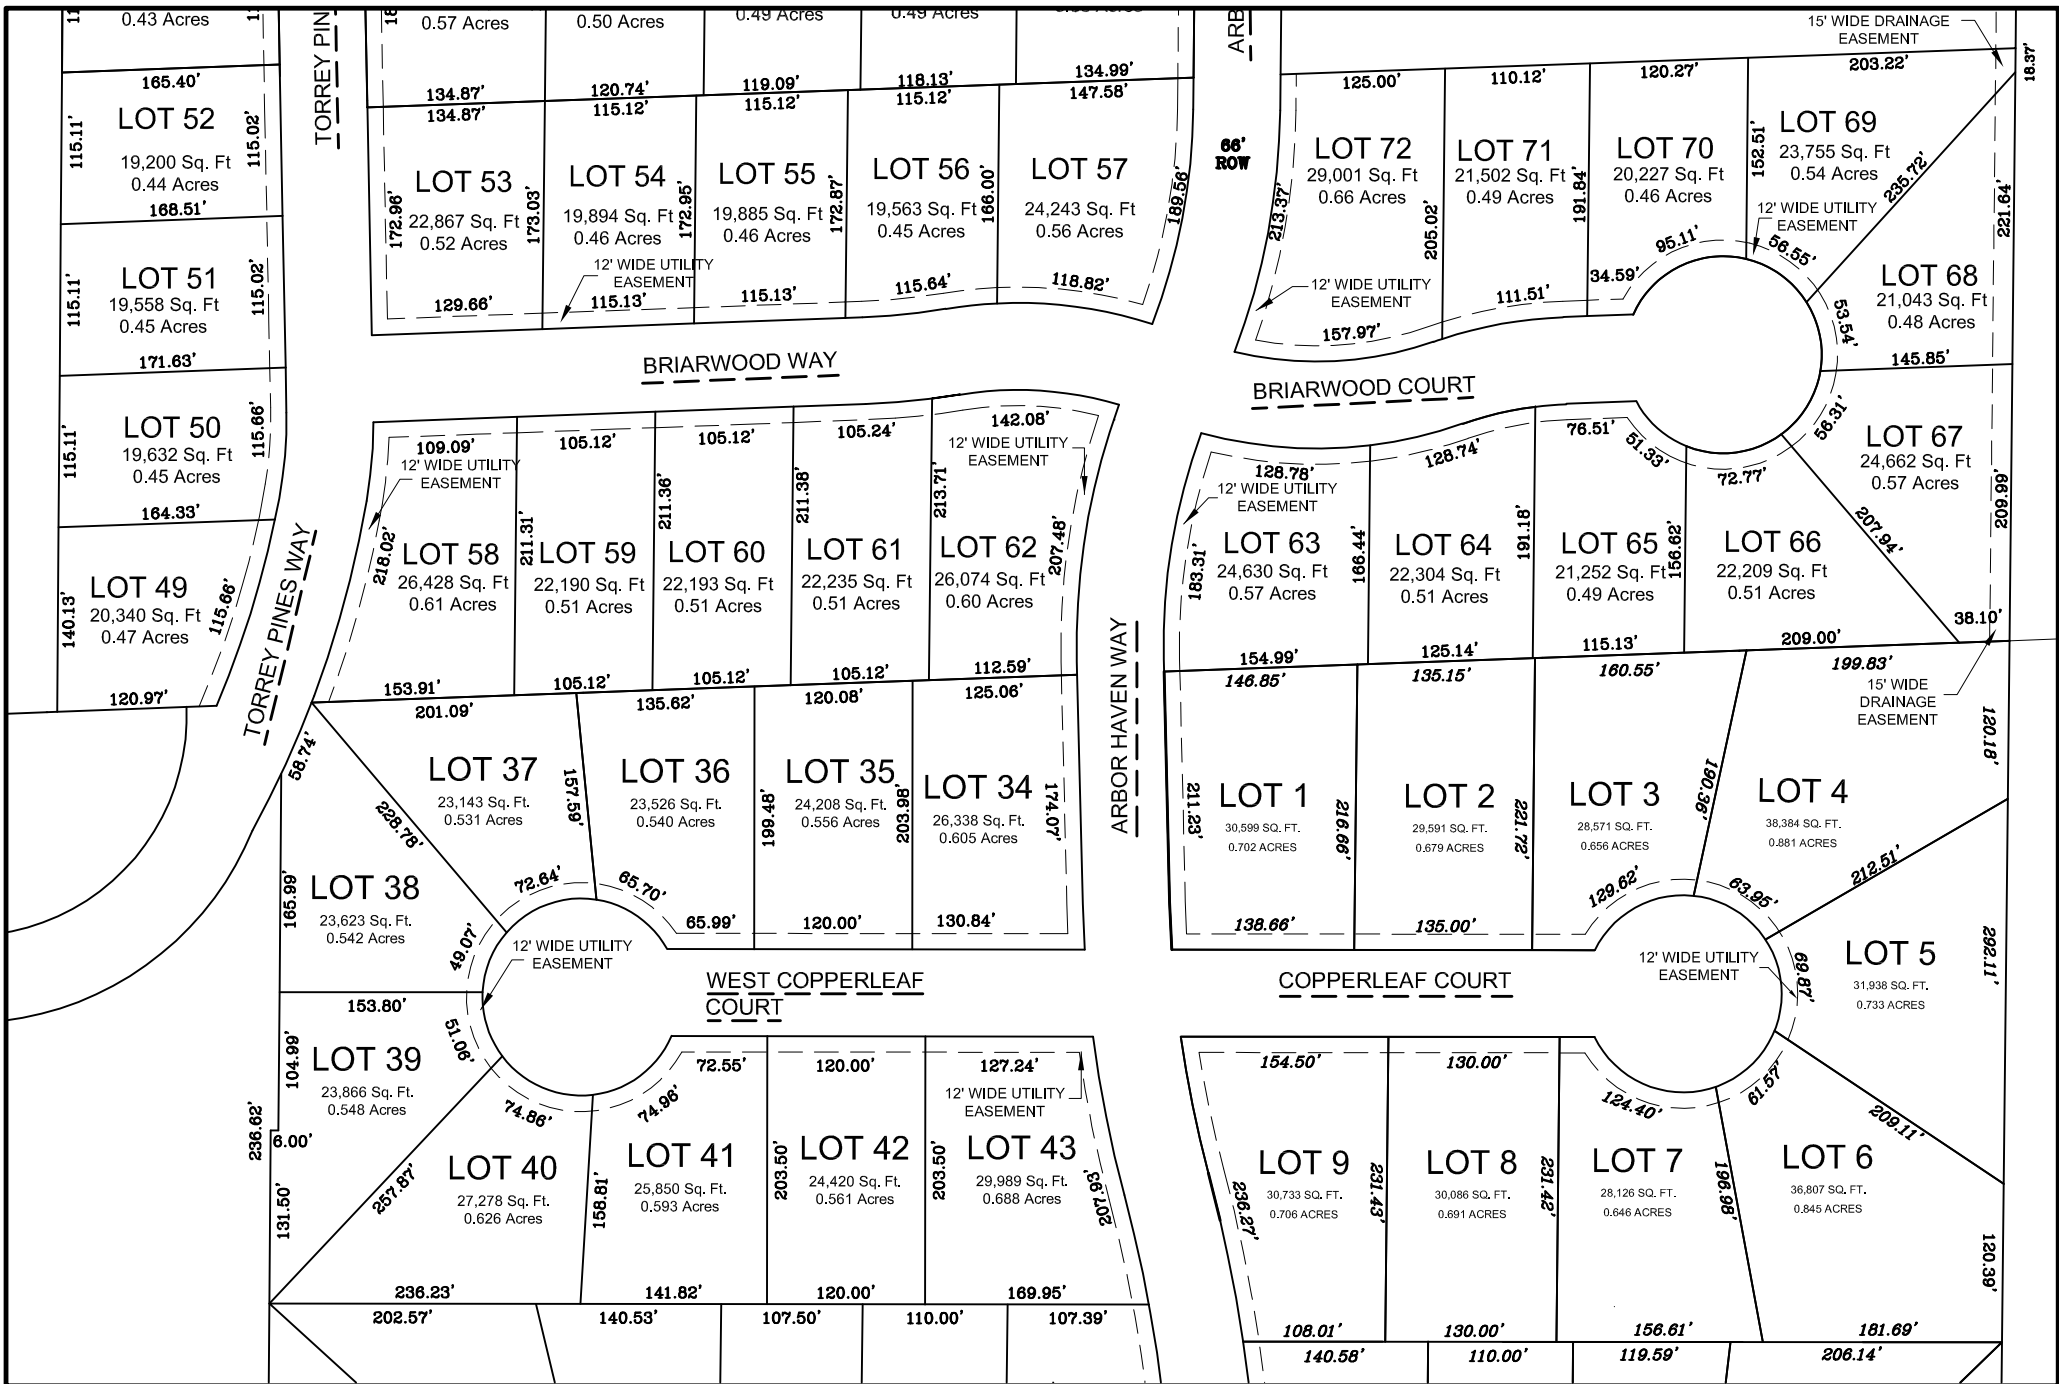

# ARBOR HAVEN SUBDIVISION ENGINEERS MAP