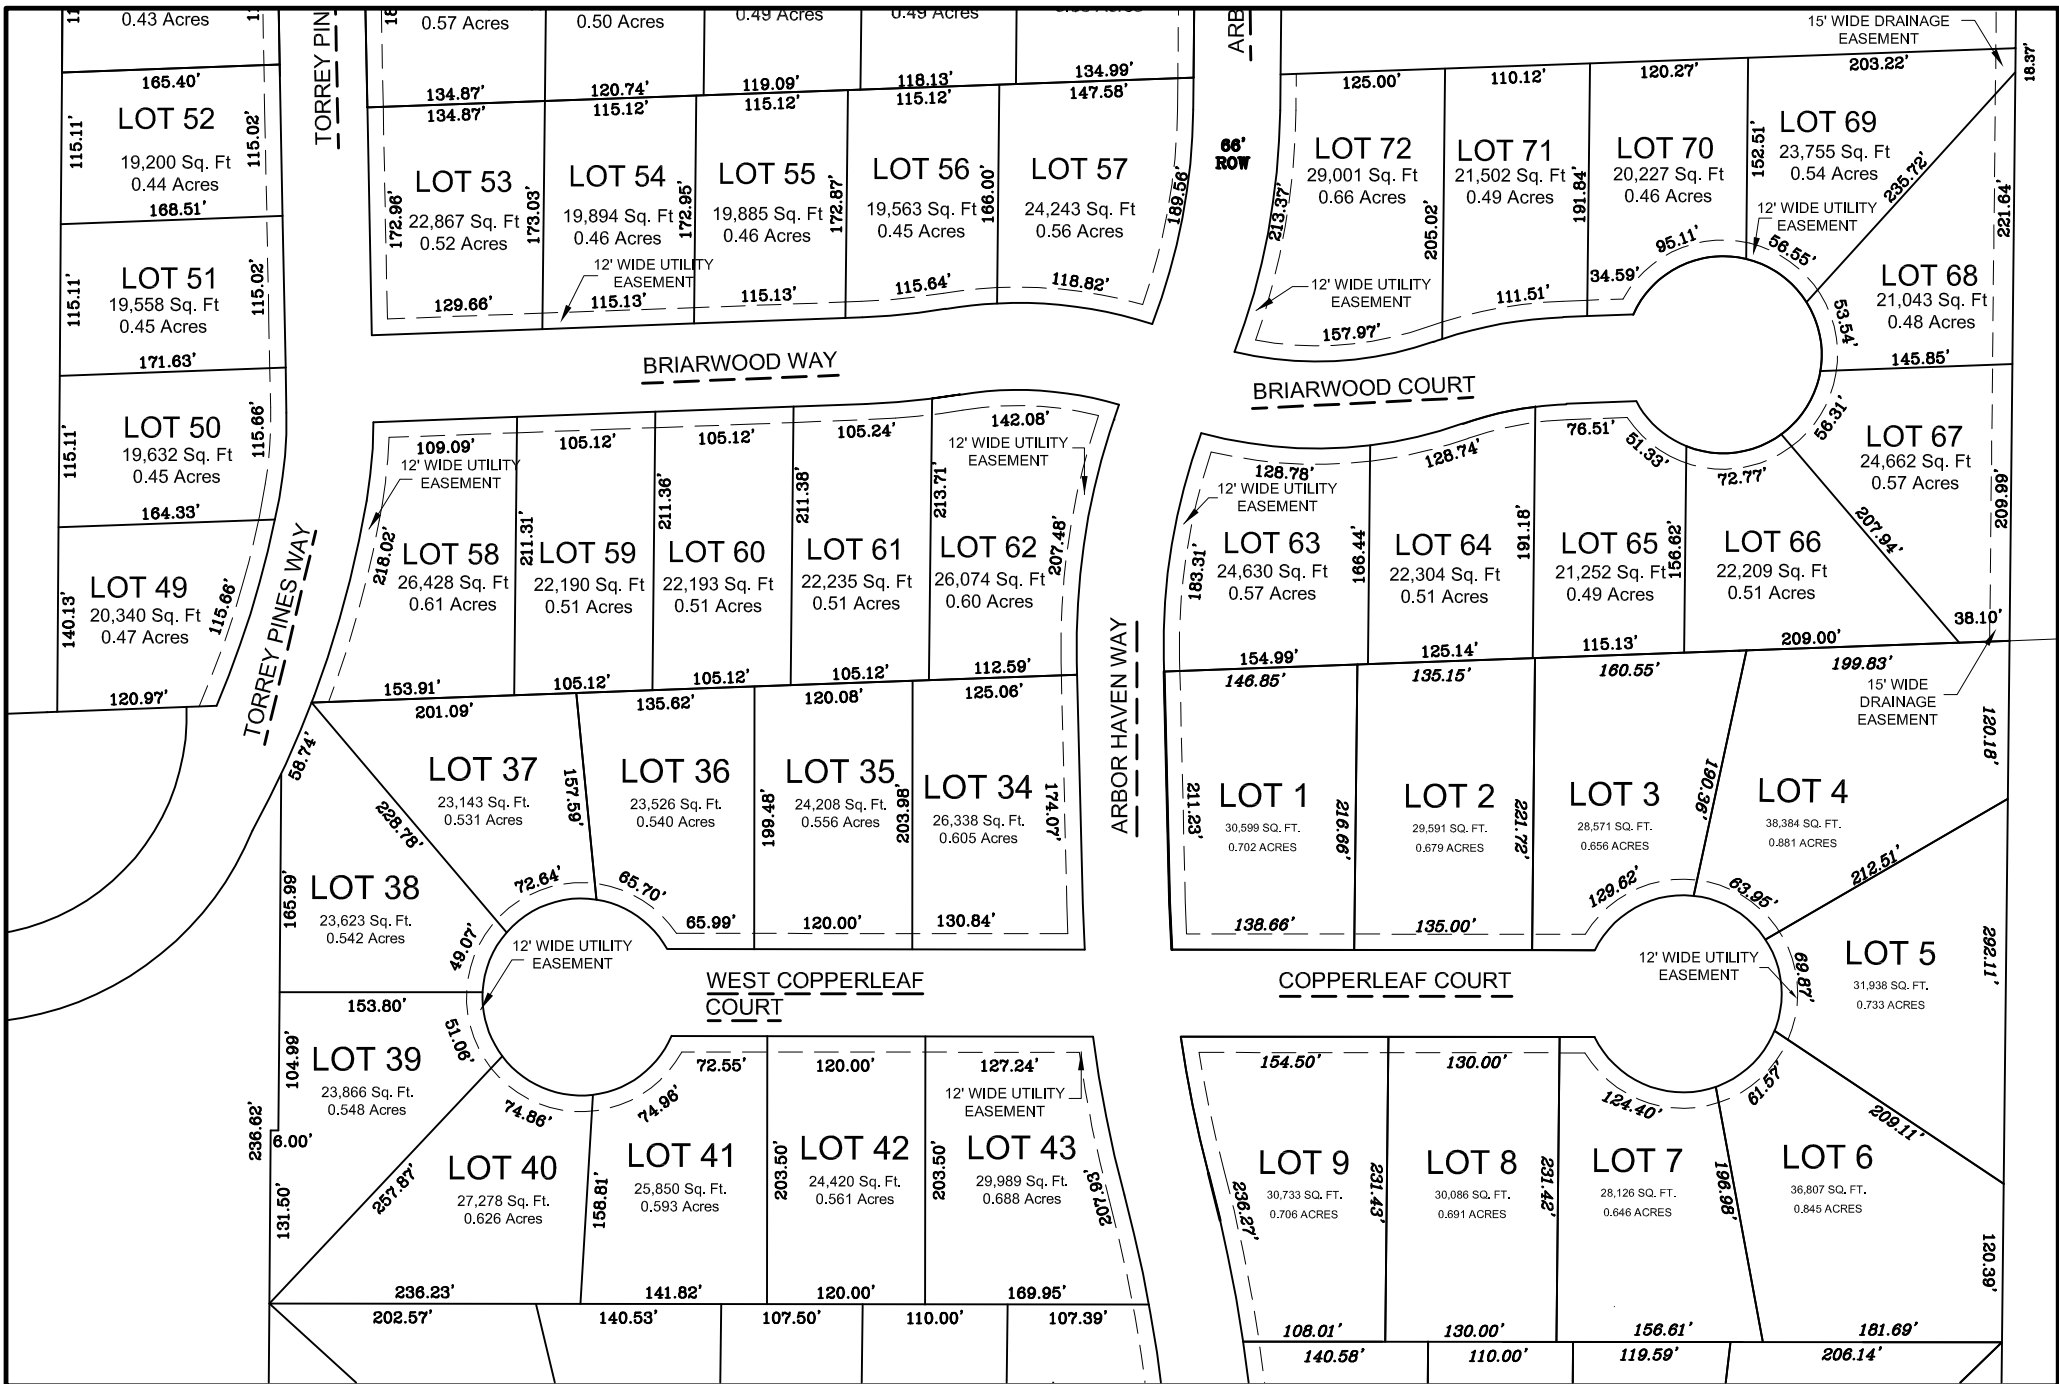

ARBOR HAVEN SUBDIVISION ENGINEERS MAP

VILLAGE OF PLOVER, PORTAGE COUNTY, WI

ARBOR HAVEN SUBDIVISION ENGINEERS MAP

VILLAGE OF PLOVER, PORTAGE COUNTY, WI